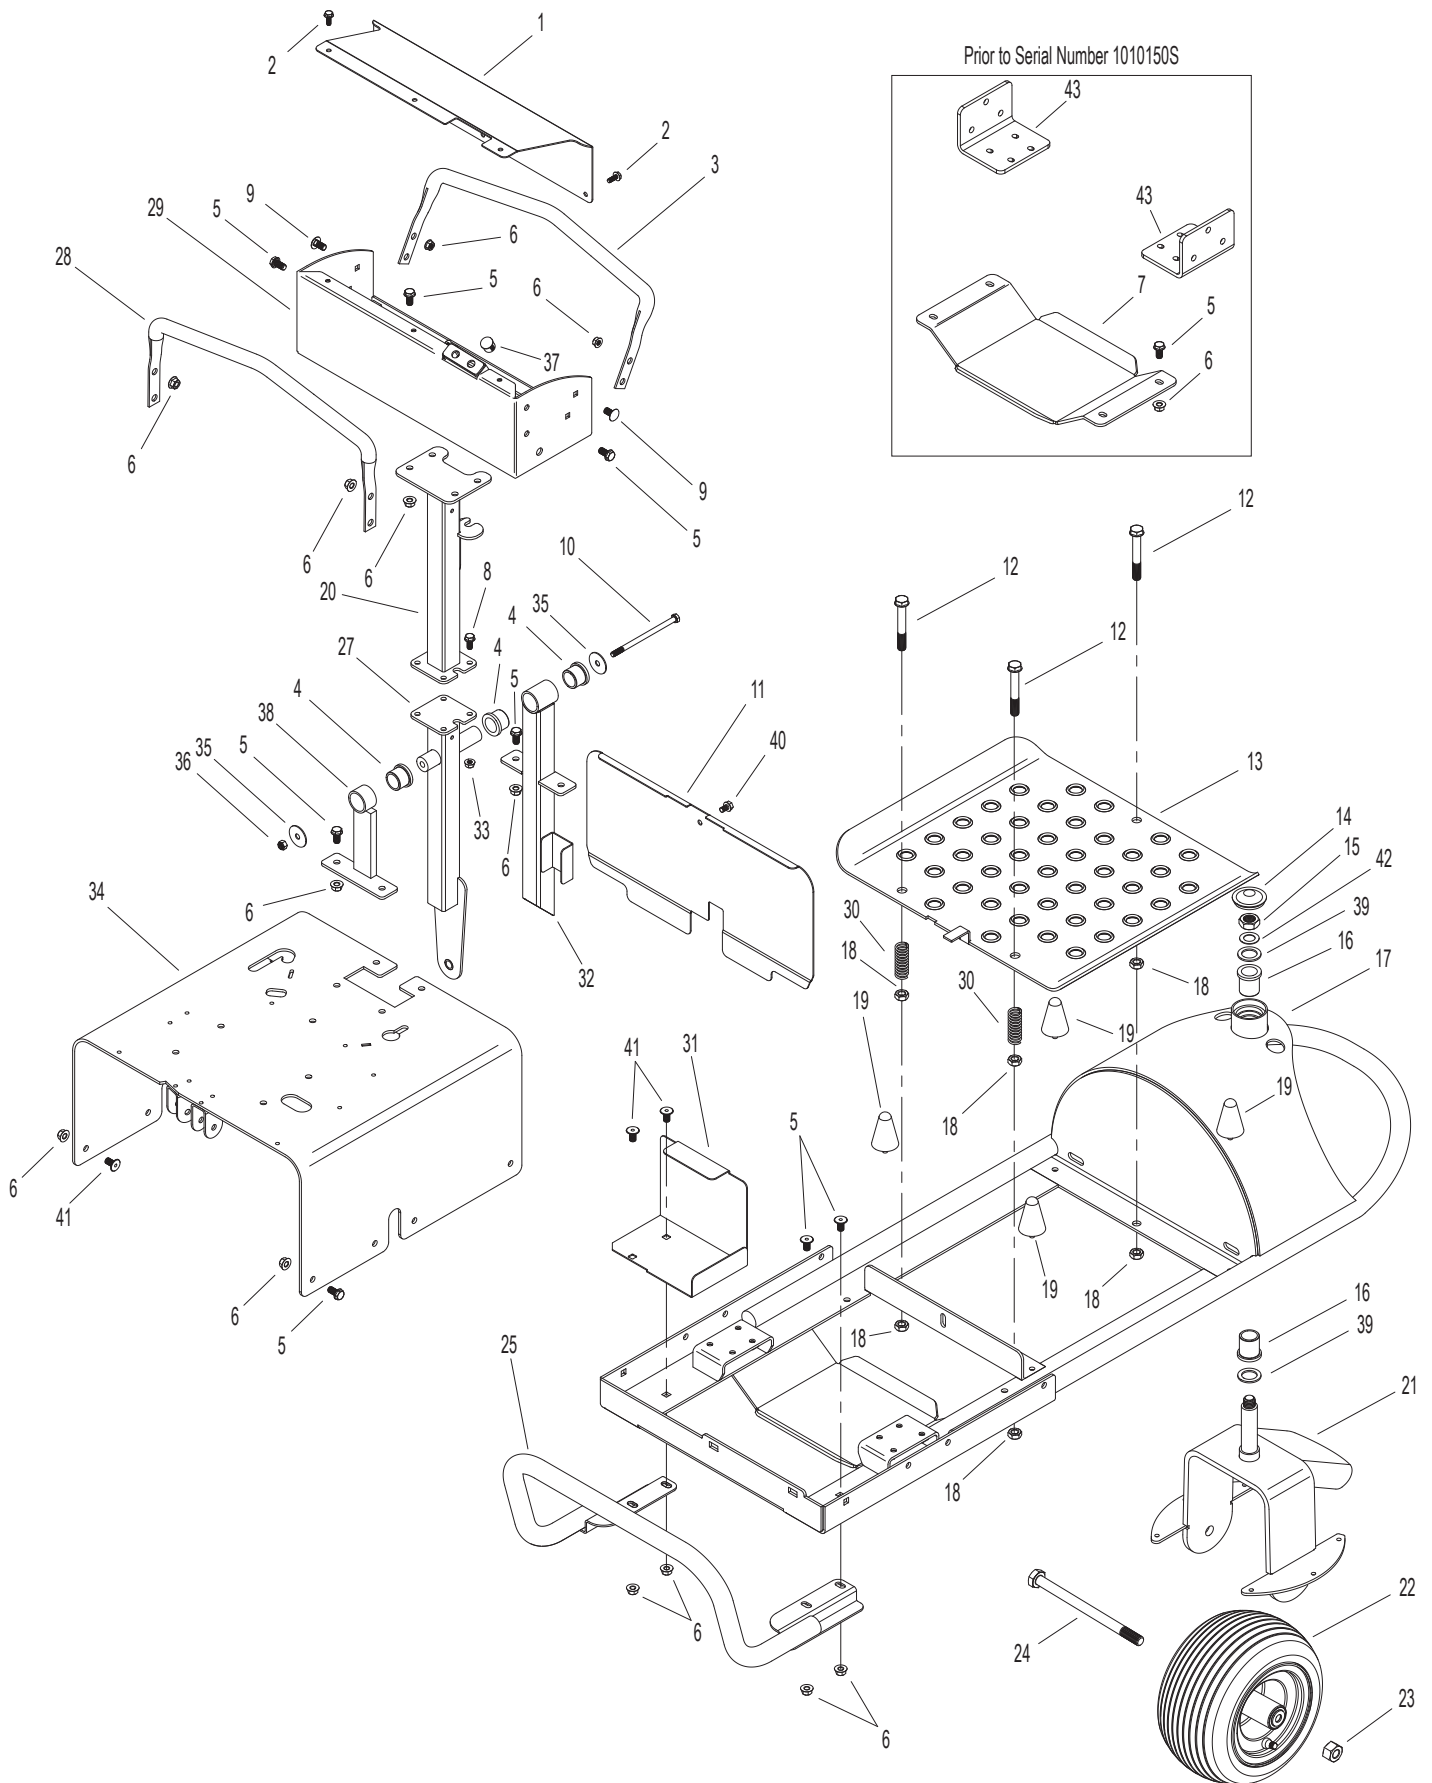

CHASSIS

Chassis

Hurricane 314

Part Number	Description	Quantity	Part Number	Description	Quantity		
1	314-0416-75119	Dash	1	23	314-15-15154	5/8-11 Nylock Nut	1
2	314-15-15102	1/4-20 x 3/4 Flange Bolt	6	24	314-15-15153	5/8-11 x 8-1/2 Hex Head Bolt	1
3	314-16-30502	Reverse Stop	1				
4	314-0117-162016	Plastic Bushing	3	25	314-0810-75114	Bumper	1
5	314-15-15112	3/8-16 x 3/4 Flange Bolt	20	26	314-15-15115	3/8-16 x 1 Carriage Bolt	2
6	314-15-15111	3/8-16 Flange Nut	28	27	314-0310-75125	Lower Steering Arm	1
7	314-0816-75116	Skidplate	1	28	314-16-30501	Forward Stop	1
8	314-15-15108	5/16-18 x 3/4 Flange Bolt	4	29	314-0310-75127	Upright Control Pod	1
9	314-15-15109	5/16-18 x 3/4 Carriage Bolt	2	30	314-15-15132	# 48 Compression Spring Foot Plate	2
10	314-15-15117	3/8-16 x 5-1/2 Hex Head Bolt	1	31	314-0616-75129	Battery Tray	1
11	314-0816-75126	Toe Kick Plate	1	32	314-0310-75122	Steering Brace Long / With Switch Bracket	1
12	314-15-15141	1/2-13 x 3-1/2 Hex Head Bolt	3	33	314-15-15107	5/16-18 Flange Nut	4
13	314-0810-75113	Foot Plate	1	34	314-0810-75128	Base Box	1
14	314-15-15161	Grease Cap	1	35	314-15-15123	3/8 x 1-1/2 x 1/8 Heavy Fender Washer	2
15	314-15-15139	3/4-10 Nylock Jamb Nut	1				
16	314-0117-162024	Plastic Bushing	2	36	314-15-15118	3/8 Nylock Nut	1
17	314-0810-75115	314 Chassis	1	37	314-15-15133	Dome Plug Plastic	1
18	314-15-15142	1/2-13 Jamb Nut	6	38	314-0310-75121	Steering Brace Short	1
19	314-16-11100	Rubber Foot Plate Mounts	4	39	314-15-15136	1 x 10 Gauge Machine Bushing	2
20	314-0310-75124	Steering Post	1				
21	314-0310-75120	Caster Fork	1	40	314-15-15157	5/16-18 x 1/2 Self Tapping Bolt	1
22	314-17-4002	Caster Tire & Rim	1	41	314-15-15120	3/8-16 x 1 Carriage Bolt Flat Head	3
				42	314-15-15137	3/4 Machine Bushing	1
				43	314-1116-75109	7 Hole L-Bracket	2

CHASSIS