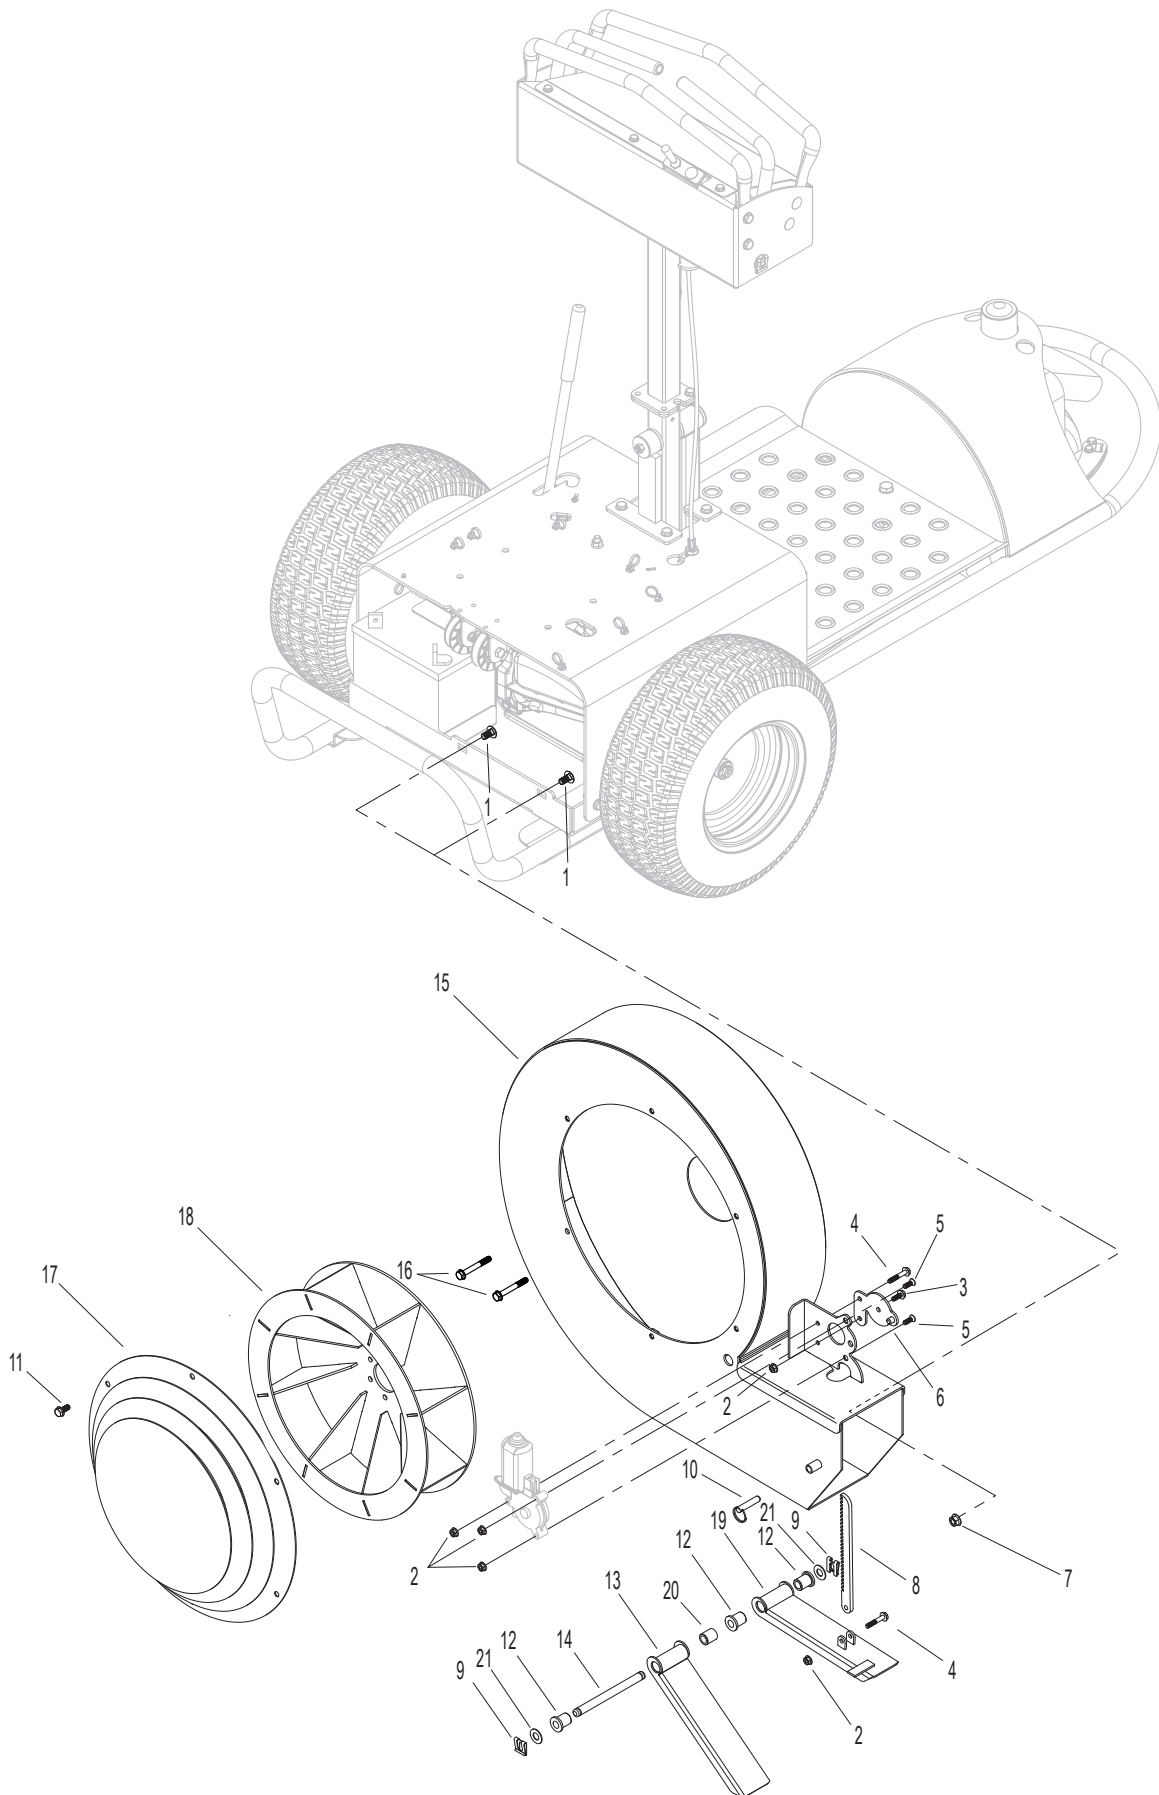

BLOWER

Blower

Hurricane 314

Part Number	Description	Quantity	Part Number	Description	Quantity		
1	314-15-15109	5/16-18 x 3/4 Carriage Bolt	2	11	314-15-15108	5/16-18 x 3/4 Flange Bolt	6
2	314-15-15101	1/4-20 Flange Nut	5	12	314-0117-081216	Plastic Bushing	3
3	314-15-15102	1/4-20 x 3/4 Flange Bolt	1	13	314-0110-75102	Left Slave Deflector	1
4	314-15-15103	1/4-20 x 1-1/2 Flange Bolt	2	14	314-13-60105	Deflector Support Rod	1
5	314-15-15104	1/4-20 x 1-1/4 Phillips Head Screw	2	15	314-0110-75101	Blower Housing	1
6	314-0110-75117	Rack Keeper	1	16	314-15-15114	3/8-16 x 2-1/2 Flange Bolt	2
7	314-15-15111	3/8-16 Flange Nut	2	17	314-0110-75104	Safety Cover	1
8	314-0116-75131	Deflector Rack	1	18	314-0110-75130	Impeller	1
9	314-17-4651	Safety Clip	2	19	314-0110-75103	Right Power Deflector	1
10	314-15-15158	Deflector Lock Pin	1	20	314-0117-081216C	Plastic Bushing	1
				21	314-15-15124	1/2 SAE Washer	3

BLOWER